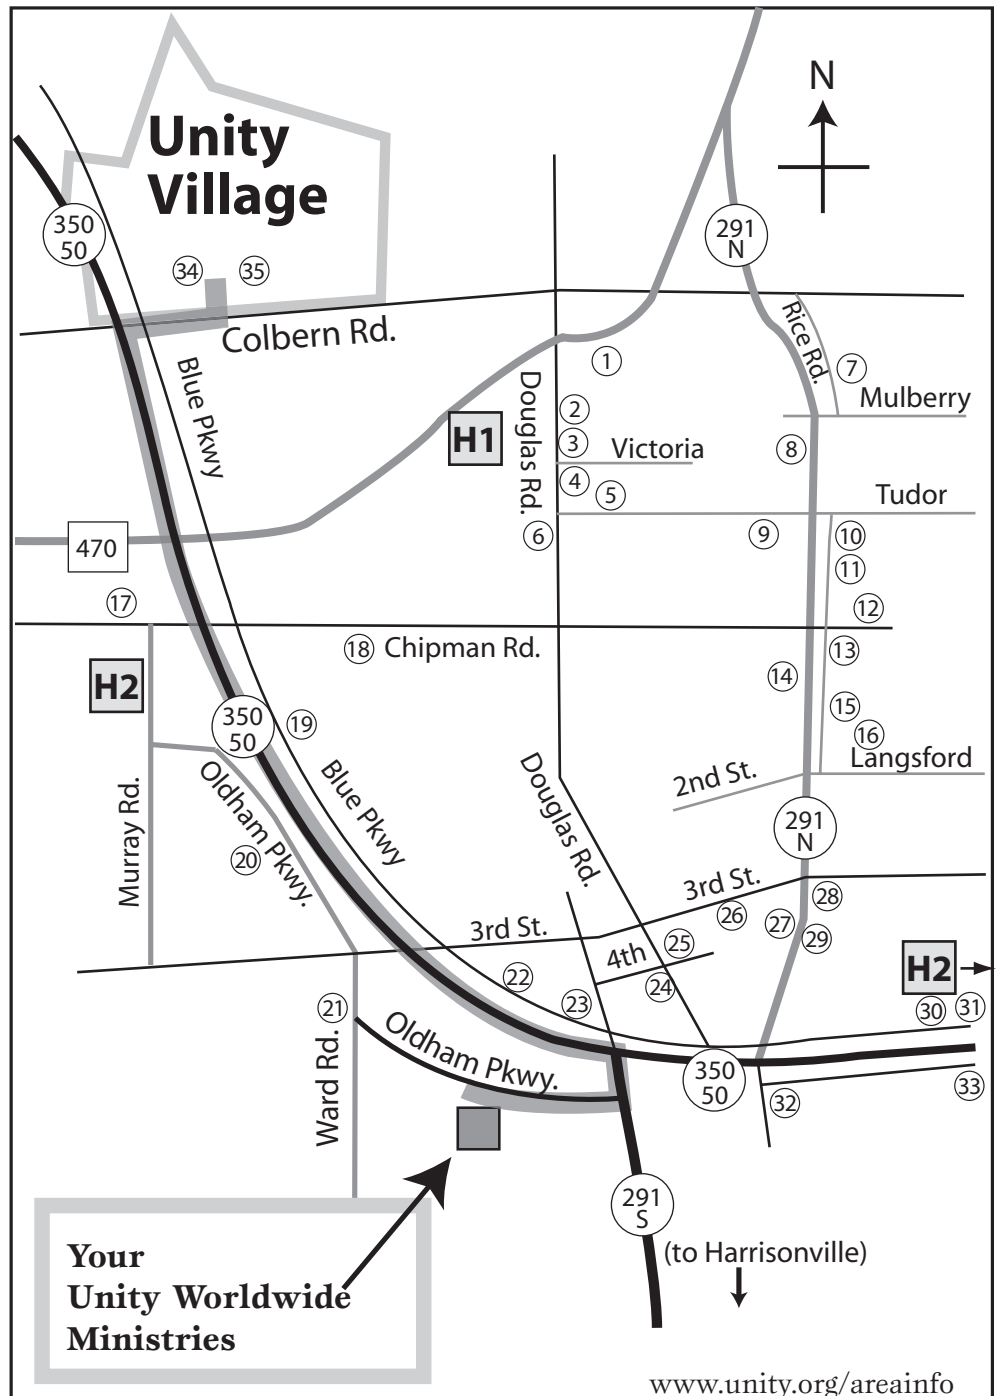

Lee's Summit, Missouri

Restaurants

- 3, 29 Applebees
- 10 Arby's
- 17 Atlanta Bread Co.
- 17 Bob Evans
- 17 Buffalo Wild Wings
- 4, 13 Burger King
- 17 Chili's
- 21 China Dragon
- 17 Chipotle
- 2 Culver's (burgers & ice cream)
- 24 Dairy Queen
- 28 Denny's
- 26 54th Street Grill and Bar
- 25 Filling Station (BBQ)
- 5 Fortuna Wok
- 7 Garozzo's (Italian)
- 30 Habanero's (mexican)
- 14 Int'l House of Pancakes
- 22 Jumpin' Catfish
- 17 Longhorn Steakhouse
- 15, 18 McDonald's
- 11 Minsky's Pizza
- 5, 29 Mr. Good Cents (subs)
- 17 On the Border (mexican)
- 2 Outback Steakhouse
- 5 Panera Bread Co.
- 32 Perkins (family dining)
- 17 Planet Sub
- 19 Siki (Japanese steak & sushi)
- 17, 34, 6 Starbucks coffee
- 27 Steak N Shake
- 18, 28 Taco Bell
- 6 Thai Spice
- 34 Unity Inn
- 6, 18 Wendy's

Hotels (contact info on reverse)

- 32 Comfort Inn
- 8 Fairfield Inn
- 1 Hampton Inn
- 31 Lee's Summit Inn
- 35 Spiritual Life Center
- 33 Super 8

Stores

- 10 Hen House (grocery)
- 16, 21 HyVee (grocery)
- 12 Sears Grand
- 23 Price Chopper (grocery)
- 20 CVS (pharmacy)
- 17 Target (includes grocery)
- 9 Wal-Mart (includes grocery)

Hospitals

- **H1** St. Luke's East Hospital
- **H2** Lee's Summit Medical Centers

To get to the Association from Unity Village:

350/50 East
Right on 291 South (toward Harrisonville)
Right on Oldham Pkwy (1st right)
We are just past the Metro Auto Auction

www.unity.org/areainfo