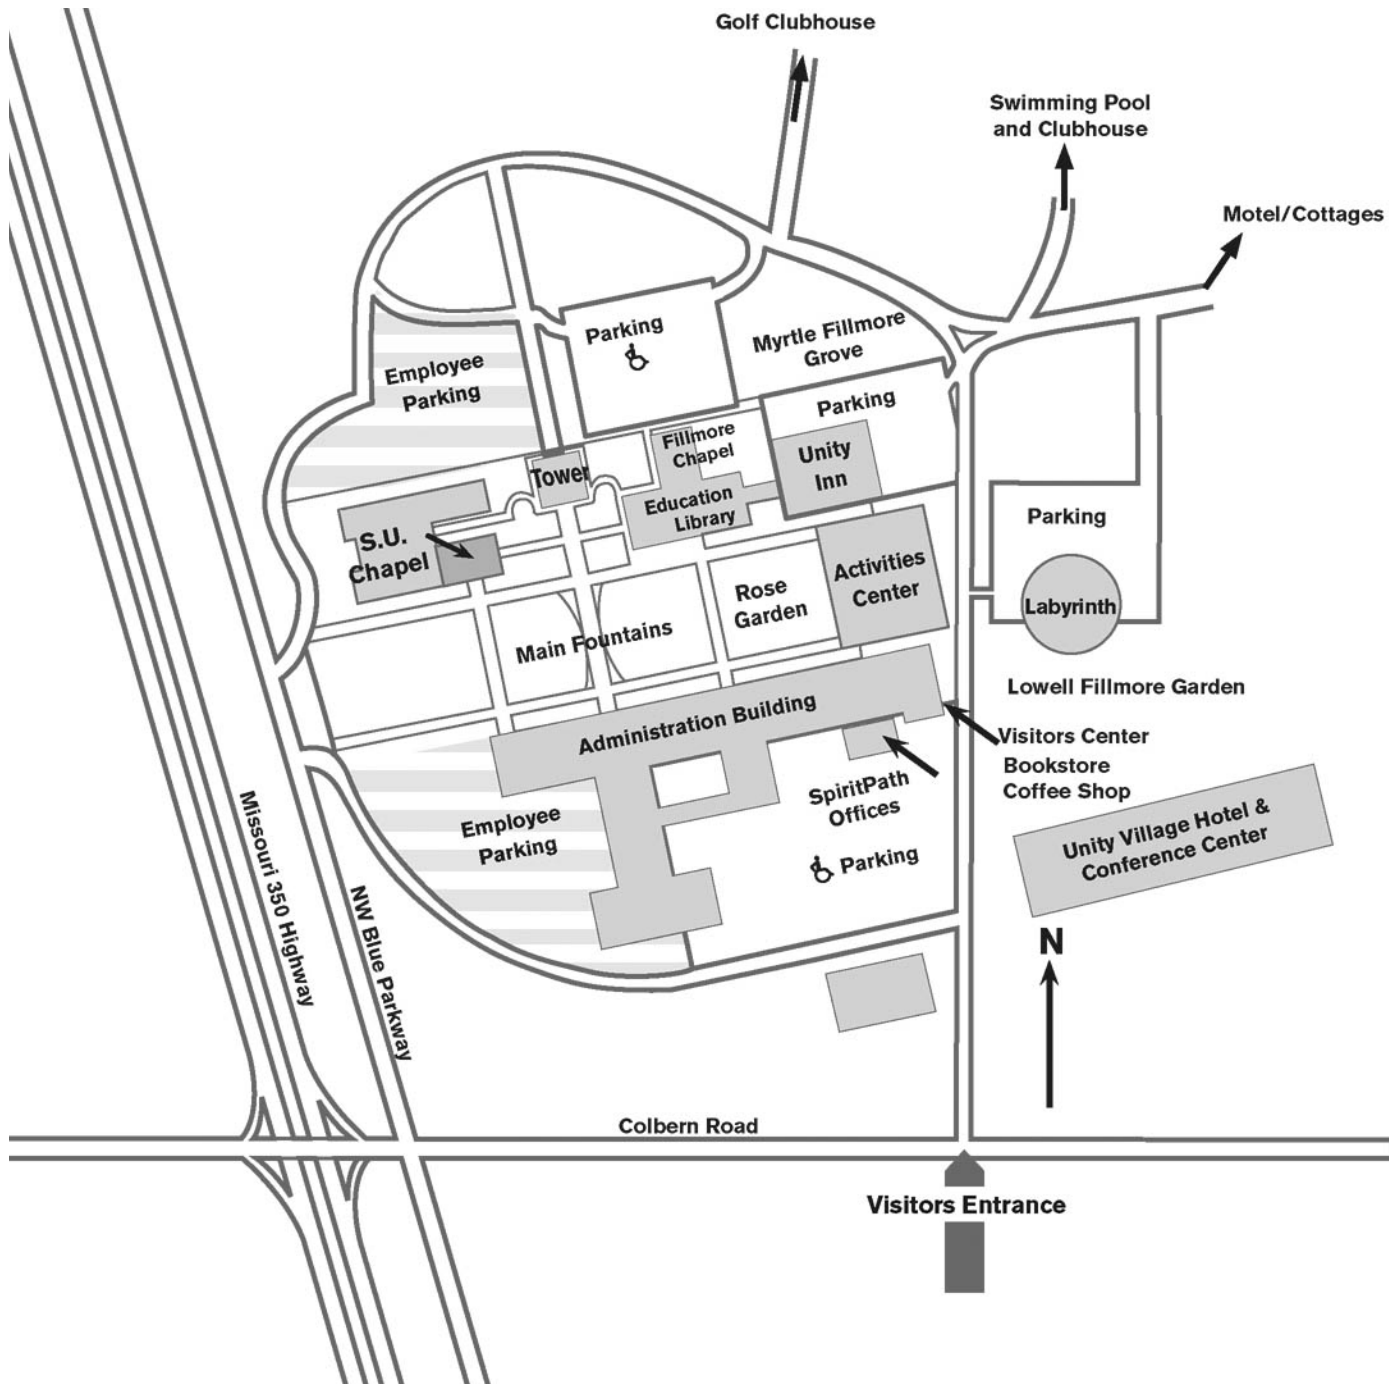

Map of Unity Village, MO